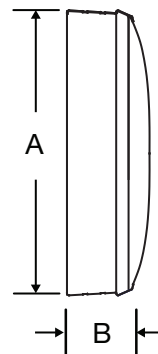

**ORDERING INFORMATION**

Part #	Description
R74BWAB989	18" Round, surface, bottom reset, Black Sand
R84BWAB989	24" Round, surface, bottom reset, Black Sand

**BEZEL FINISH**

**Black Sand**

**SPECIFICATIONS**

Steel  
surface mount

**OUTSIDE DIMENSIONS**

**"A" Dimensions:**  
 13¼" for 12" clocks  
 16¼" for 15" clocks  
 19" for 18" clocks  
 24½" for 24" clocks

**"B" Dimensions: Surface**  
 2¼" for 12" and 15" clocks  
 3¼" for 18" clocks  
 4¼" for 24" clocks