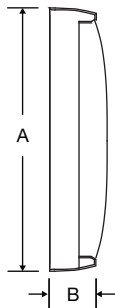

**ORDERING INFORMATION**

Part #	Description
WN46BADD304BP	10" Round, surface mount
WN45BADD?04BP	10" Round, flush mount
WN56BADD304BP	12" Round, surface mount
WN55BADD?04BP	12" Round, flush mount
WN93BADD204BP	12" Round, double dial wall mount
WN92BADD204BP	12" Round, double dial ceiling mount
WN66BADD304BP	15" Round, surface mount
WN65BADD?04BP	15" Round, flush mount
WN63BADD204BP	15" Round, double dial wall mount
WN62BADD204BP	15" Round, double dial ceiling mount

**Note:** Add L to the end of the Part # for personalized dial option

SIZE	OUTSIDE DIMENSIONS		
	A	B	C
<b>Surface</b>			
10"	10 <sup>3</sup> / <sub>8</sub> "	2 <sup>1</sup> / <sub>2</sub> "	N/A
12"	13 <sup>1</sup> / <sub>4</sub> "	2 <sup>1</sup> / <sub>2</sub> "	N/A
15"	16"	2 <sup>1</sup> / <sub>2</sub> "	N/A
<b>Flush</b>			
10"	9 <sup>7</sup> / <sub>8</sub> "	1 <sup>3</sup> / <sub>8</sub> "	N/A
12"	13 <sup>1</sup> / <sub>4</sub> "	2"	N/A
15"	16"	2"	N/A
<b>Double Dial</b>			
12"	13 <sup>1</sup> / <sub>4</sub> "	15"	8 <sup>5</sup> / <sub>8</sub> "
15"	16"	19 <sup>1</sup> / <sub>4</sub> "	8 <sup>5</sup> / <sub>8</sub> "

Flush mount plastic

Surface mount plastic

Plastic double dial profile

At American Time, we continually strive to improve our products to meet our customers' needs and to provide the best possible value. The above specifications are believed to be correct, are subject to change without notice and may otherwise vary from the above. Please call if you need verification of any specifications or the suitability of a particular product for a particular application. © American Time