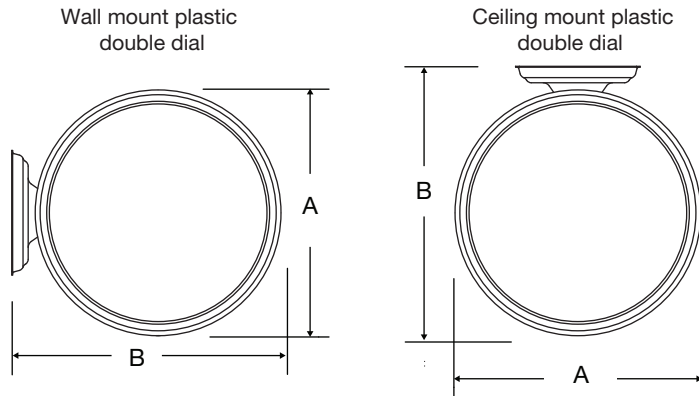

**ORDERING INFORMATION**

Part #	Description
WN46BADD304BP	10" Round, surface mount
WN45BADD?04BP	10" Round, flush mount
WN56BADD304BP	12" Round, surface mount
WN55BADD?04BP	12" Round, flush mount
WN93BADD204BP	12" Round, double dial wall mount
WN92BADD204BP	12" Round, double dial ceiling mount
WN66BADD304BP	15" Round, surface mount
WN65BADD?04BP	15" Round, flush mount
WN63BADD204BP	15" Round, double dial wall mount
WN62BADD204BP	15" Round, double dial ceiling mount

**Note:** Add L to the end of the Part # for personalized dial option

SIZE	OUTSIDE DIMENSIONS		
	A	B	C
<b>Surface</b>			
10"	10 <sup>3</sup> / <sub>8</sub> "	2 <sup>1</sup> / <sub>2</sub> "	N/A
12"	13 <sup>1</sup> / <sub>4</sub> "	2 <sup>1</sup> / <sub>2</sub> "	N/A
15"	16"	2 <sup>1</sup> / <sub>2</sub> "	N/A
<b>Flush</b>			
10"	9 <sup>7</sup> / <sub>8</sub> "	1 <sup>3</sup> / <sub>8</sub> "	N/A
12"	13 <sup>1</sup> / <sub>4</sub> "	2"	N/A
15"	16"	2"	N/A
<b>Double Dial</b>			
12"	13 <sup>1</sup> / <sub>4</sub> "	15"	8 <sup>5</sup> / <sub>8</sub> "
15"	16"	19 <sup>1</sup> / <sub>4</sub> "	8 <sup>5</sup> / <sub>8</sub> "

Flush mount plastic

Surface mount plastic

Plastic double dial profile

At American Time, we continually strive to improve our products to meet our customers' needs and to provide the best possible value. The above specifications are believed to be correct, are subject to change without notice and may otherwise vary from the above. Please call if you need verification of any specifications or the suitability of a particular product for a particular application. © American Time