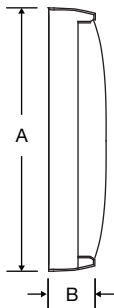

Add L to the end of the Part # for personalized dial option  
 Add RT to the end of Part # for the 25' remote receiver option  
 Add RF to the end of Part # for the 50' remote receiver option

**Note:** If flush mounting in an existing backbox, change the ? in the Part # to specify correct hanger type from the list below:  
 1=National Time 5=Simplex®, Dukane, Lathem 6=Cincinnati, Edwards, Faraday, Honeywell 8=Standard™ Electric

**Note:** Other dial styles and case colors available

**Note:** These clocks are intended for use with a SiteSync IQ® Wireless Clock System.

SIZE	OUTSIDE DIMENSIONS		
	A	B	C
<b>Surface</b>			
10"	10 <sup>3</sup> / <sub>8</sub> "	2 <sup>1</sup> / <sub>2</sub> "	N/A
12"	13 <sup>1</sup> / <sub>4</sub> "	2 <sup>1</sup> / <sub>2</sub> "	N/A
15"	16"	2 <sup>1</sup> / <sub>2</sub> "	N/A
<b>Flush</b>			
10"	9 <sup>7</sup> / <sub>8</sub> "	1 <sup>3</sup> / <sub>8</sub> "	N/A
12"	13 <sup>1</sup> / <sub>4</sub> "	2"	N/A
15"	16"	2"	N/A
<b>Double Dial</b>			
12"	13 <sup>1</sup> / <sub>4</sub> "	15"	8 <sup>5</sup> / <sub>8</sub> "
15"	16"	19 <sup>1</sup> / <sub>4</sub> "	8 <sup>5</sup> / <sub>8</sub> "

Flush mount plastic

Surface mount plastic

Plastic double dial profile

At American Time, we continually strive to improve our products to meet our customers' needs and to provide the best possible value. The above specifications are believed to be correct, are subject to change without notice and may otherwise vary from the above. Please call if you need verification of any specifications or the suitability of a particular product for a particular application. © American Time