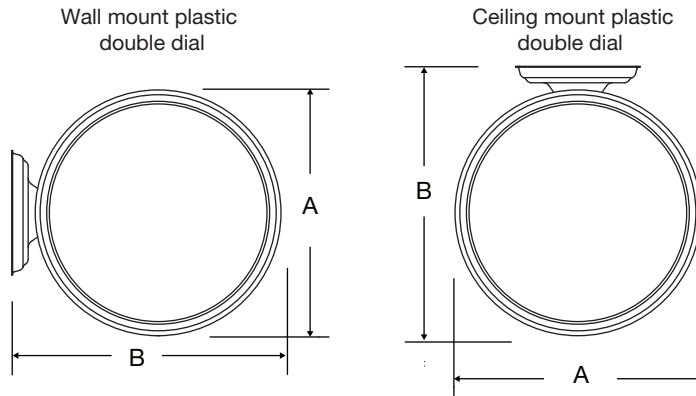

**ORDERING INFORMATION**

Part #	Description
SQ46BADD304BP	10" Round, surface mount
SQ45BADD?04BP	10" Round, flush mount
SQ56BADD304BP	12" Round, surface mount
SQ55BADD?04BP	12" Round, flush mount
SQ93BADD204BP	12" Round, double dial wall mount
SQ92BADD204BP	12" Round, double dial ceiling mount
SQ66BADD304BP	15" Round, surface mount
SQ65BADD?04BP	15" Round, flush mount
SQ63BADD204BP	15" Round, double dial wall mount
SQ62BADD204BP	15" Round, double dial ceiling mount

Add L to the end of the Part # for personalized dial option  
 Add RT to the end of Part # for the 25' remote receiver option  
 Add RF to the end of Part # for the 50' remote receiver option

**Note:** If flush mounting in an existing backbox, change the ? in the Part # to specify correct hanger type from the list below:  
 1=National Time 5=Simplex®, Dukane, Lathem 6=Cincinnati, Edwards, Faraday, Honeywell 8=Standard™ Electric

**Note:** Other dial styles and case colors available

**Note:** These clocks are intended for use with a SiteSync IQ® Wireless Clock System.

SIZE	OUTSIDE DIMENSIONS		
	A	B	C
<b>Surface</b>			
10"	10 <sup>3</sup> / <sub>8</sub> "	2 <sup>1</sup> / <sub>2</sub> "	N/A
12"	13 <sup>1</sup> / <sub>4</sub> "	2 <sup>1</sup> / <sub>2</sub> "	N/A
15"	16"	2 <sup>1</sup> / <sub>2</sub> "	N/A
<b>Flush</b>			
10"	9 <sup>7</sup> / <sub>8</sub> "	1 <sup>3</sup> / <sub>8</sub> "	N/A
12"	13 <sup>1</sup> / <sub>4</sub> "	2"	N/A
15"	16"	2"	N/A
<b>Double Dial</b>			
12"	13 <sup>1</sup> / <sub>4</sub> "	15"	8 <sup>5</sup> / <sub>8</sub> "
15"	16"	19 <sup>1</sup> / <sub>4</sub> "	8 <sup>5</sup> / <sub>8</sub> "