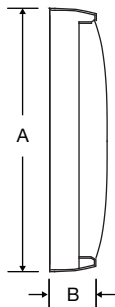

Surface mount plastic