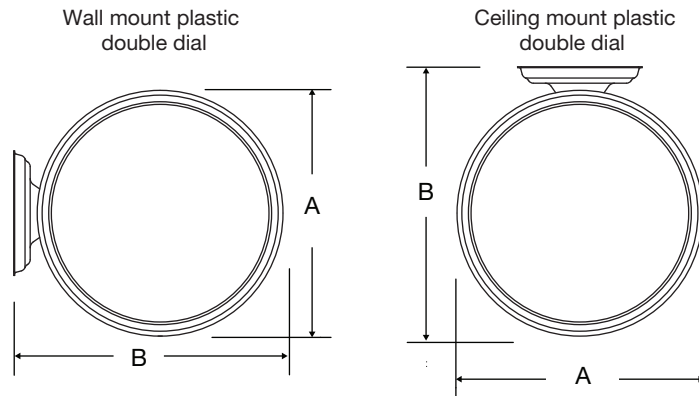

## ORDERING INFORMATION

Part # w/Molex	Description
SQ46BAAD304	10" Round, Surface, 120vac
SQ46BABD304	10" Round, Surface, 24vac
SQ45BAAD?04	10" Round, Flush, 120vac
SQ45BABD?04	10" Round, Flush, 24vac
SQ56BAAD304	12" Round, Surface, 120vac
SQ56BABD304	12" Round, Surface, 24vac
SQ55BAAD?04	12" Round, Flush, 120vac
SQ55BABD?04	12" Round, Flush, 24vac
SQ66BAAD304	15" Round, Surface, 120vac
SQ66BABD304	15" Round, Surface, 24vac
SQ65BAAD?04	15" Round, Flush, 120vac
SQ65BABD?04	15" Round, Flush, 24vac
SQ92BAAD204	12" Round, double dial ceiling mount, 120vac
SQ92BABD204	12" Round, double dial ceiling mount, 24vac
SQ93BAAD204	12" Round, double dial wall mount, 120vac
SQ93BABD204	12" Round, double dial wall mount, 24vac
SQ62BAAD204	15" Round, double dial ceiling mount, 120vac
SQ62BABD204	15" Round, double dial ceiling mount, 24vac
SQ63BAAD204	15" Round, double dial wall mount, 120vac
SQ63BABD204	15" Round, double dial wall mount, 24vac

### Note:

If flush mounting, replace the ? in the part number with the number from the list below that will correspond with the system you're replacing. New flush mount installations require backboxes.

SIZE	OUTSIDE DIMENSIONS		
	A	B	C
<b>Surface</b>			
10"	10 <sup>3</sup> / <sub>8</sub> "	2 <sup>1</sup> / <sub>2</sub> "	N/A
12"	13 <sup>1</sup> / <sub>4</sub> "	2 <sup>1</sup> / <sub>2</sub> "	N/A
15"	16"	2 <sup>1</sup> / <sub>2</sub> "	N/A
<b>Flush</b>			
10"	9 <sup>7</sup> / <sub>8</sub> "	1 <sup>3</sup> / <sub>8</sub> "	N/A
12"	13 <sup>1</sup> / <sub>4</sub> "	2"	N/A
15"	16"	2"	N/A
<b>Double Dial</b>			
12"	13 <sup>1</sup> / <sub>4</sub> "	15"	8 <sup>5</sup> / <sub>8</sub> "
15"	16"	19 <sup>1</sup> / <sub>4</sub> "	8 <sup>5</sup> / <sub>8</sub> "