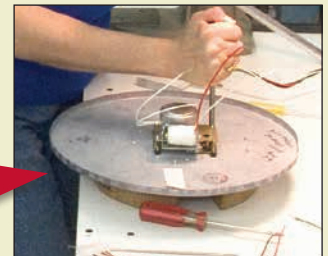

We Repair Stromberg Clocks!