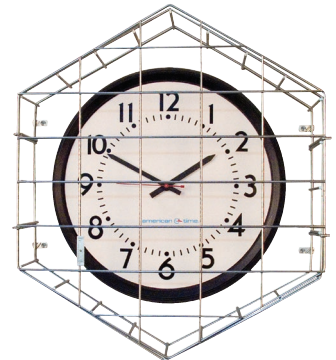

Clock Specifications

- Power: Battery – 6 (1.5V) "AA" lithium
 Electric – 120vac/24vac
- Wi-Fi compatible with 802.11bgn network time server
- Preconfigured using DHCP or static IP
- Time accuracy +/- 1 second to SNTP time server
- Rear LED status indicator (RED/ORANGE/GREEN)
- Internal antenna

Wi-Fi Clocks

The Wi-Fi Clock Series from American Time offers a selection of clocks to match a variety of applications. These clocks have durable cases and crystals, as well as easy viewing faces.

Free Personalized Dials