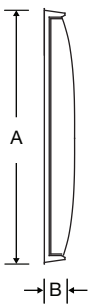

ORDERING INFORMATION

Part #	Description
WN46BADD304BP	10" Round, surface mount
WN45BADD?04BP	10" Round, flush mount
WN56BADD304BP	12" Round, surface mount
WN55BADD?04BP	12" Round, flush mount
WN93BADD204BP	12" Round, double dial wall mount
WN92BADD204BP	12" Round, double dial ceiling mount
WN66BADD304BP	15" Round, surface mount
WN65BADD?04BP	15" Round, flush mount
WN63BADD204BP	15" Round, double dial wall mount
WN62BADD204BP	15" Round, double dial ceiling mount

Note: Other dial styles and case colors available. Call for details.

Note: If flush mounting in an existing backbox, change the ? in the Part # to specify correct hanger type from the list below:
 1=National Time 5=Simplex®, Dukane, Lathem 6=Cincinnati, Edwards, Faraday, Honeywell 8=Standard™ Electric

Note: Add L to the end of the Part # for personalized dial option

SIZE	OUTSIDE DIMENSIONS		
	A	B	C
Surface			
10"	10 ³ / ₈ "	2 ¹ / ₂ "	N/A
12"	13 ¹ / ₄ "	2 ¹ / ₂ "	N/A
15"	16"	2 ¹ / ₂ "	N/A
Flush			
10"	9 ⁷ / ₈ "	1 ³ / ₈ "	N/A
12"	13 ¹ / ₄ "	2"	N/A
15"	16"	2"	N/A
Double Dial			
12"	13 ¹ / ₄ "	15"	8 ⁵ / ₈ "
15"	16"	19 ¹ / ₄ "	8 ⁵ / ₈ "

Flush mount plastic

Surface mount plastic

Plastic double dial profile

At American Time, we continually strive to improve our products to meet our customers' needs and to provide the best possible value. The above specifications are believed to be correct, are subject to change without notice and may otherwise vary from the above. Please call if you need verification of any specifications or the suitability of a particular product for a particular application. © American Time