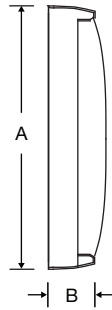

ORDERING INFORMATION

Part #	Description
WN46BADD304BP	10" Round, surface mount
WN45BADD?04BP	10" Round, flush mount
WN56BADD304BP	12" Round, surface mount
WN55BADD?04BP	12" Round, flush mount
WN93BADD204BP	12" Round, double dial wall mount
WN92BADD204BP	12" Round, double dial ceiling mount
WN66BADD304BP	15" Round, surface mount
WN65BADD?04BP	15" Round, flush mount
WN63BADD204BP	15" Round, double dial wall mount
WN62BADD204BP	15" Round, double dial ceiling mount

Note: Other dial styles and case colors available. Call for details.

Note: If flush mounting in an existing backbox, change the ? in the Part # to specify correct hanger type from the list below:
 1=National Time 5=Simplex®, Dukane, Lathem 6=Cincinnati, Edwards, Faraday, Honeywell 8=Standard™ Electric

Note: Add L to the end of the Part # for personalized dial option

SIZE	OUTSIDE DIMENSIONS		
	A	B	C
Surface			
10"	10 ³ / ₈ "	2 ¹ / ₂ "	N/A
12"	13 ¹ / ₄ "	2 ¹ / ₂ "	N/A
15"	16"	2 ¹ / ₂ "	N/A
Flush			
10"	9 ⁷ / ₈ "	1 ³ / ₈ "	N/A
12"	13 ¹ / ₄ "	2"	N/A
15"	16"	2"	N/A
Double Dial			
12"	13 ¹ / ₄ "	15"	8 ⁵ / ₈ "
15"	16"	19 ¹ / ₄ "	8 ⁵ / ₈ "

Flush mount plastic

Surface mount plastic

Plastic double dial profile

At American Time, we continually strive to improve our products to meet our customers' needs and to provide the best possible value. The above specifications are believed to be correct, are subject to change without notice and may otherwise vary from the above. Please call if you need verification of any specifications or the suitability of a particular product for a particular application. © American Time