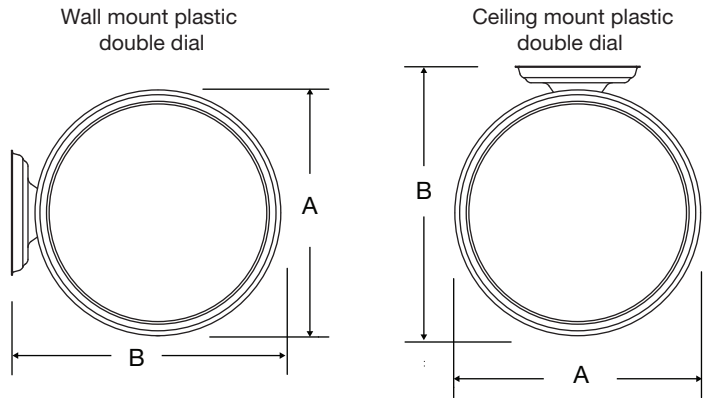

ORDERING INFORMATION

Part #	Description
WN46BADD304BP	10" Round, surface mount
WN45BADD?04BP	10" Round, flush mount
WN56BADD304BP	12" Round, surface mount
WN55BADD?04BP	12" Round, flush mount
WN93BADD204BP	12" Round, double dial wall mount
WN92BADD204BP	12" Round, double dial ceiling mount
WN66BADD304BP	15" Round, surface mount
WN65BADD?04BP	15" Round, flush mount
WN63BADD204BP	15" Round, double dial wall mount
WN62BADD204BP	15" Round, double dial ceiling mount

Note: Add L to the end of the Part # for personalized dial option

SIZE	OUTSIDE DIMENSIONS		
	A	B	C
Surface			
10"	10 ³ / ₈ "	2 ¹ / ₂ "	N/A
12"	13 ¹ / ₄ "	2 ¹ / ₂ "	N/A
15"	16"	2 ¹ / ₂ "	N/A
Flush			
10"	9 ⁷ / ₈ "	1 ³ / ₈ "	N/A
12"	13 ¹ / ₄ "	2"	N/A
15"	16"	2"	N/A
Double Dial			
12"	13 ¹ / ₄ "	15"	8 ⁵ / ₈ "
15"	16"	19 ¹ / ₄ "	8 ⁵ / ₈ "

Flush mount plastic

Surface mount plastic

Plastic double dial profile

At American Time, we continually strive to improve our products to meet our customers' needs and to provide the best possible value. The above specifications are believed to be correct, are subject to change without notice and may otherwise vary from the above. Please call if you need verification of any specifications or the suitability of a particular product for a particular application. © American Time