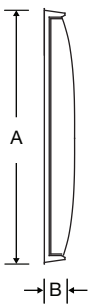

ORDERING INFORMATION

Part #	Description
WN46BADD304BP	10" Round, surface mount
WN45BADD?04BP	10" Round, flush mount
WN56BADD304BP	12" Round, surface mount
WN55BADD?04BP	12" Round, flush mount
WN93BADD204BP	12" Round, double dial wall mount
WN92BADD204BP	12" Round, double dial ceiling mount
WN66BADD304BP	15" Round, surface mount
WN65BADD?04BP	15" Round, flush mount
WN63BADD204BP	15" Round, double dial wall mount
WN62BADD204BP	15" Round, double dial ceiling mount

Note: Other dial styles and case colors available. Call for details.

Note: If flush mounting in an existing backbox, change the ? in the Part # to specify correct hanger type from the list below:
 1=National Time 5=Simplex®, Dukane, Lathem 6=Cincinnati, Edwards, Faraday, Honeywell 8=Standard™ Electric

Note: Add L to the end of the Part # for personalized dial option

SIZE	OUTSIDE DIMENSIONS		
	A	B	C
Surface			
10"	10 ³ / ₈ "	2 ¹ / ₂ "	N/A
12"	13 ¹ / ₄ "	2 ¹ / ₂ "	N/A
15"	16"	2 ¹ / ₂ "	N/A
Flush			
10"	10 ³ / ₈ "	2"	N/A
12"	13 ¹ / ₄ "	2"	N/A
15"	16"	2"	N/A
Double Dial			
12"	13 ¹ / ₄ "	15"	8 ⁵ / ₈ "
15"	16"	19 ¹ / ₄ "	8 ⁵ / ₈ "

Flush mount plastic

Surface mount plastic

Plastic double dial profile

At American Time, we continually strive to improve our products to meet our customers' needs and to provide the best possible value. The above specifications are believed to be correct, are subject to change without notice and may otherwise vary from the above. Please call if you need verification of any specifications or the suitability of a particular product for a particular application. © American Time