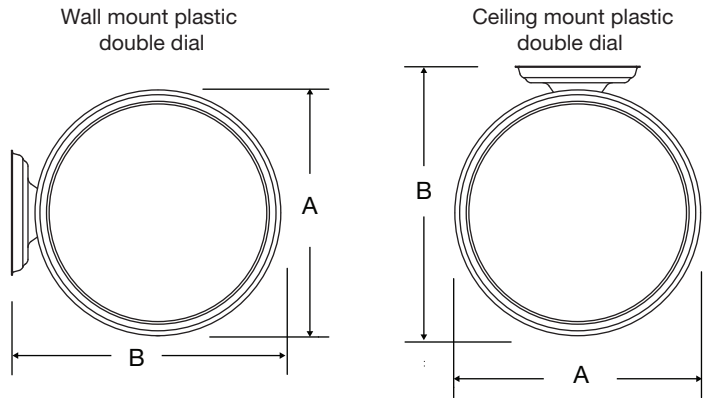

ORDERING INFORMATION

Part #	Description
WN46BADD304BP	10" Round, surface mount
WN45BADD?04BP	10" Round, flush mount
WN56BADD304BP	12" Round, surface mount
WN55BADD?04BP	12" Round, flush mount
WN93BADD204BP	12" Round, double dial wall mount
WN92BADD204BP	12" Round, double dial ceiling mount
WN66BADD304BP	15" Round, surface mount
WN65BADD?04BP	15" Round, flush mount
WN63BADD204BP	15" Round, double dial wall mount
WN62BADD204BP	15" Round, double dial ceiling mount

Note: Add L to the end of the Part # for personalized dial option

SIZE	OUTSIDE DIMENSIONS		
	A	B	C
Surface			
10"	10 ³ / ₈ "	2 ¹ / ₂ "	N/A
12"	13 ¹ / ₄ "	2 ¹ / ₂ "	N/A
15"	16"	2 ¹ / ₂ "	N/A
Flush			
10"	10 ³ / ₈ "	2"	N/A
12"	13 ¹ / ₄ "	2"	N/A
15"	16"	2"	N/A
Double Dial			
12"	13 ¹ / ₄ "	15"	8 ⁵ / ₈ "
15"	16"	19 ¹ / ₄ "	8 ⁵ / ₈ "

Flush mount plastic

Surface mount plastic

Plastic double dial profile

At American Time, we continually strive to improve our products to meet our customers' needs and to provide the best possible value. The above specifications are believed to be correct, are subject to change without notice and may otherwise vary from the above. Please call if you need verification of any specifications or the suitability of a particular product for a particular application. © American Time