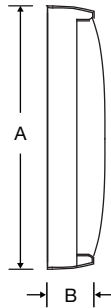

## ORDERING INFORMATION

Part #	Description
W446BADD304BP	10" Round, surface mount
W445BADD?04BP	10" Round, flush mount
W456BADD304BP	12" Round, surface mount
W455BADD?04BP	12" Round, flush mount
W493BADD204BP	12" Round, double dial wall mount
W492BADD204BP	12" Round, double dial ceiling mount
W466BADD304BP	15" Round, surface mount
W465BADD?04BP	15" Round, flush mount
W463BADD204BP	15" Round, double dial wall mount
W462BADD204BP	15" Round, double dial ceiling mount

**Note:** Add L to the end of the Part # for personalized dial option

SIZE	OUTSIDE DIMENSIONS		
	A	B	C
<b>Surface</b>			
10"	10 <sup>3</sup> / <sub>8</sub> "	2 <sup>1</sup> / <sub>2</sub> "	N/A
12"	13 <sup>1</sup> / <sub>4</sub> "	2 <sup>1</sup> / <sub>2</sub> "	N/A
15"	16"	2 <sup>1</sup> / <sub>2</sub> "	N/A
<b>Flush</b>			
10"	10 <sup>3</sup> / <sub>8</sub> "	2"	N/A
12"	13 <sup>1</sup> / <sub>4</sub> "	2"	N/A
15"	16"	2"	N/A
<b>Double Dial</b>			
12"	13 <sup>1</sup> / <sub>4</sub> "	15"	8 <sup>5</sup> / <sub>8</sub> "
15"	16"	19 <sup>1</sup> / <sub>4</sub> "	8 <sup>5</sup> / <sub>8</sub> "

Flush mount plastic

Surface mount plastic

Plastic double dial profile

At American Time, we continually strive to improve our products to meet our customers' needs and to provide the best possible value. The above specifications are believed to be correct, are subject to change without notice and may otherwise vary from the above. Please call if you need verification of any specifications or the suitability of a particular product for a particular application.