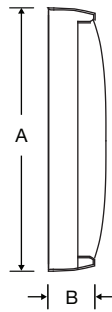

ORDERING INFORMATION

Part #	Description
WN46BADD304BP	10" Round, surface mount
WN45BADD?04BP	10" Round, flush mount
WN56BADD304BP	12" Round, surface mount
WN55BADD?04BP	12" Round, flush mount
WN93BADD204BP	12" Round, double dial wall mount
WN92BADD204BP	12" Round, double dial ceiling mount
WN66BADD304BP	15" Round, surface mount
WN65BADD?04BP	15" Round, flush mount
WN63BADD204BP	15" Round, double dial wall mount
WN62BADD204BP	15" Round, double dial ceiling mount

Note: Other dial styles and case colors available. Call for details.

Note: If flush mounting in an existing backbox, change the ? in the Part # to specify correct hanger type from the list below:
 1=National Time 5=Simplex®, Dukane, Lathem 6=Cincinnati, Edwards, Faraday, Honeywell 8=Standard™ Electric

Note: Add L to the end of the Part # for personalized dial option

SIZE	OUTSIDE DIMENSIONS		
	A	B	C
Surface			
10"	10 ³ / ₈ "	2 ¹ / ₂ "	N/A
12"	13 ¹ / ₄ "	2 ¹ / ₂ "	N/A
15"	16"	2 ¹ / ₂ "	N/A
Flush			
10"	10 ³ / ₈ "	2"	N/A
12"	13 ¹ / ₄ "	2"	N/A
15"	16"	2"	N/A
Double Dial			
12"	13 ¹ / ₄ "	15"	8 ⁵ / ₈ "
15"	16"	19 ¹ / ₄ "	8 ⁵ / ₈ "

Flush mount plastic

Surface mount plastic

Plastic double dial profile

At American Time, we continually strive to improve our products to meet our customers' needs and to provide the best possible value. The above specifications are believed to be correct, are subject to change without notice and may otherwise vary from the above. Please call if you need verification of any specifications or the suitability of a particular product for a particular application. © American Time