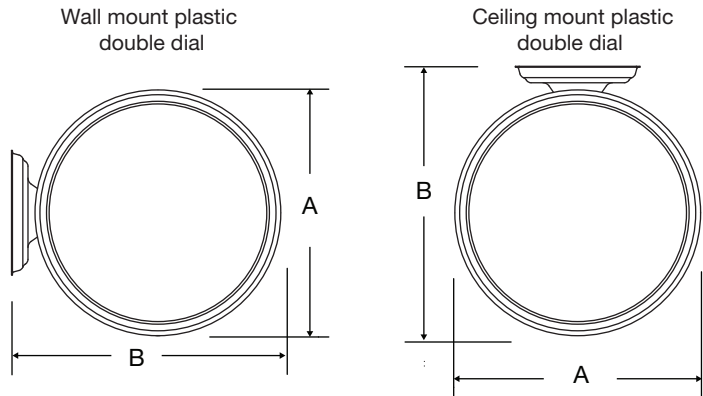

## ORDERING INFORMATION

Part #	Description
W446BADD304BP	10" Round, surface mount
W445BADD?04BP	10" Round, flush mount
W456BADD304BP	12" Round, surface mount
W455BADD?04BP	12" Round, flush mount
W493BADD204BP	12" Round, double dial wall mount
W492BADD204BP	12" Round, double dial ceiling mount
W466BADD304BP	15" Round, surface mount
W465BADD?04BP	15" Round, flush mount
W463BADD204BP	15" Round, double dial wall mount
W462BADD204BP	15" Round, double dial ceiling mount

**Note:** Add L to the end of the Part # for personalized dial option

SIZE	OUTSIDE DIMENSIONS		
	A	B	C
<b>Surface</b>			
10"	10 <sup>3</sup> / <sub>8</sub> "	2 <sup>1</sup> / <sub>2</sub> "	N/A
12"	13 <sup>1</sup> / <sub>4</sub> "	2 <sup>1</sup> / <sub>2</sub> "	N/A
15"	16"	2 <sup>1</sup> / <sub>2</sub> "	N/A
<b>Flush</b>			
10"	10 <sup>3</sup> / <sub>8</sub> "	2"	N/A
12"	13 <sup>1</sup> / <sub>4</sub> "	2"	N/A
15"	16"	2"	N/A
<b>Double Dial</b>			
12"	13 <sup>1</sup> / <sub>4</sub> "	15"	8 <sup>5</sup> / <sub>8</sub> "
15"	16"	19 <sup>1</sup> / <sub>4</sub> "	8 <sup>5</sup> / <sub>8</sub> "

Flush mount plastic

Surface mount plastic

Plastic double dial profile

At American Time, we continually strive to improve our products to meet our customers' needs and to provide the best possible value. The above specifications are believed to be correct, are subject to change without notice and may otherwise vary from the above. Please call if you need verification of any specifications or the suitability of a particular product for a particular application.