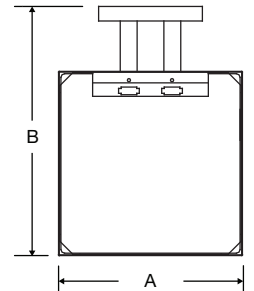

"B" Dimensions: Surface

2 1/4" for all clocks

"B" Dimensions: Flush

1 5/8" for all clocks

"B" Dimensions: Double Dial

16 7/8" for 12" clocks
 19 7/8" for 15" clocks

"C" Dimensions: Double Dial

8" for 12" & 15" clocks

Wall mount round steel double dial

Ceiling mount round steel double dial

Steel double dial profile

Flush mount steel square

Surface mount steel square

OUTSIDE DIMENSIONS

"A" Dimensions: Square (12" only)

12 5/8"

"B" Dimensions: Surface

3 1/8"

"B" Dimensions: Flush

1 5/8"

"C" Dimensions: Double Dial

6 5/8"

Wall mount steel square double dial mechanical

Ceiling mount steel square double dial mechanical