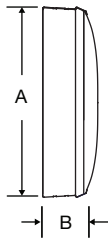

BEZEL FINISHES

Black Sand=BH

**Steel Gray=GH
12" only**

Note: Replace the ?? in the part # with the 2 letter code for the bezel finish. See colors above.
BG=Black Sand GG=Steel Gray (12" round only)

Note: If flush mounting in an existing backbox, change the ? in the Part # to specify correct hanger type from the list below:
1=National Time 5=Simplex®, Dukane, Lathem 6=Cincinnati, Edwards, Faraday, Honeywell 8=Standard™ Electric

Note: Add L to the end of the Part # for personalized dial option

Other dial styles available.

Steel flush mount

Steel surface mount

OUTSIDE DIMENSIONS

"A" Dimensions: All styles Round

11 1/4" for 10" clocks
 13 1/4" for 12" clocks
 16 1/4" for 15" clocks

"B" Dimensions: Surface

2 1/4" for all clocks

"B" Dimensions: Flush

1 5/8" for all clocks

"B" Dimensions: Double Dial

16 7/8" for 12" clocks
 19 7/8" for 15" clocks

"C" Dimensions: Double Dial

8" for 12" & 15" clocks

"B" Dimensions: Surface

3 1/8"

"B" Dimensions: Flush

1 5/8"

"C" Dimensions: Double Dial

6 5/8"

Wall mount steel square double dial mechanical

Ceiling mount steel square double dial mechanical