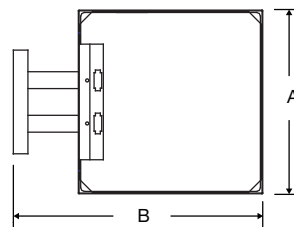

"B" Dimensions: Surface

2 1/4" for all clocks

"B" Dimensions: Flush

1 5/8" for all clocks

"B" Dimensions: Double Dial

16 7/8" for 12" clocks
 19 7/8" for 15" clocks

"C" Dimensions: Double Dial

8" for 12" & 15" clocks

Wall mount round steel double dial

Ceiling mount round steel double dial

Steel double dial profile

Flush mount steel square

Surface mount steel square

OUTSIDE DIMENSIONS

"A" Dimensions: Square (12" only)

12 5/8"

"B" Dimensions: Surface

3 1/8"

"B" Dimensions: Flush

1 5/8"

"C" Dimensions: Double Dial

6 5/8"

Wall mount steel square double dial mechanical

Ceiling mount steel square double dial mechanical