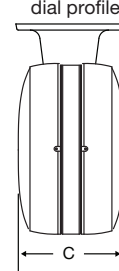

Note: Add L to the end of the Part # for personalized dial option

Other dial styles available.

Steel flush mount

Steel surface mount

OUTSIDE DIMENSIONS

"A" Dimensions: All styles Round

11 1/4" for 10" clocks
 13 1/4" for 12" clocks
 16 1/4" for 15" clocks

"B" Dimensions: Surface

2 1/4" for all clocks

"B" Dimensions: Flush

1 5/8" for all clocks

"B" Dimensions: Double Dial

16 7/8" for 12" clocks
 19 7/8" for 15" clocks

"C" Dimensions: Double Dial

8" for 12" & 15" clocks

Wall mount round steel double dial

Ceiling mount round steel double dial

Steel double dial profile

Flush mount steel square

Surface mount steel square

OUTSIDE DIMENSIONS

"A" Dimensions: Square (12" only)

12 5/8"

"B" Dimensions: Surface

3 1/8"

"B" Dimensions: Flush

1 5/8"

"C" Dimensions: Double Dial

6 5/8"

Wall mount steel square double dial mechanical

Ceiling mount steel square double dial mechanical