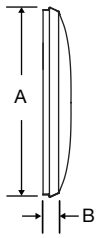

BEZEL FINISHES

Black Sand=BH

**Steel Gray=GH
12" only**

Note: Replace the ?? in the part # with the 2 letter code for the bezel finish. See colors above.
BG=Black Sand GG=Steel Gray (12" round only)

Note: If flush mounting in an existing backbox, change the ? in the Part # to specify correct hanger type from the list below:
1=National Time 5=Simplex®, Dukane, Lathem 6=Cincinnati, Edwards, Faraday, Honeywell 8=Standard™ Electric

Note: Add L to the end of the Part # for personalized dial option

Other dial styles available.

Steel flush mount

Steel surface mount

OUTSIDE DIMENSIONS

"A" Dimensions: All styles Round

11 1/4" for 10" clocks
 13 1/4" for 12" clocks
 16 1/4" for 15" clocks

"B" Dimensions: Surface

2 1/4" for all clocks

"B" Dimensions: Flush

1 5/8" for all clocks

"B" Dimensions: Double Dial

16 7/8" for 12" clocks
 19 7/8" for 15" clocks

"C" Dimensions: Double Dial

8" for 12" & 15" clocks

"B" Dimensions: Surface

3 1/8"

"B" Dimensions: Flush

1 5/8"

"C" Dimensions: Double Dial

6 5/8"

Wall mount steel square double dial mechanical

Ceiling mount steel square double dial mechanical