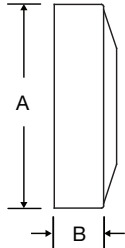

ORDERING INFORMATION

Part #	Description
SQ44BHDD904BP	10" Round, surface mount
SQ45BHDD?04BP	10" Round, flush mount
SQ54??DD904BP	12" Round, surface mount
SQ55??DD?04BP	12" Round, flush mount
SQ57BGDD904BP	12" Square, surface mount
SQ58BGDD?04BP	12" Square, flush mount
SQ53??DD204BP	12" Round, double dial wall
SQ52??DD204BP	12" Round, double dial ceiling
SQ51BGDD204BP	12" Square, double dial wall
SQ50BGDD204BP	12" Square, double dial ceiling
SQ64BGDD904BP	15" Round, surface mount
SQ65BGDD?04BP	15" Round, flush mount
SQ63??DD204BP	15" Round, double dial wall
SQ62??DD204BP	15" Round, double dial ceiling

"B" Dimensions: Surface

2 1/4" for all clocks

"B" Dimensions: Flush

1 5/8" for all clocks

"B" Dimensions: Double Dial

16 7/8" for 12" clocks
 19 7/8" for 15" clocks

"C" Dimensions: Double Dial

8" for 12" & 15" clocks

Wall mount round steel double dial

Ceiling mount round steel double dial

Steel double dial profile

Flush mount steel square

Surface mount steel square

OUTSIDE DIMENSIONS

"A" Dimensions: Square (12" only)

12 5/8"

"B" Dimensions: Surface

3 1/8"

"B" Dimensions: Flush

1 5/8"

"C" Dimensions: Double Dial

6 5/8"

Wall mount steel square double dial mechanical

Ceiling mount steel square double dial mechanical