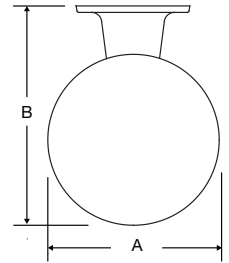

Note: Add L to the end of the Part # for personalized dial option

Other dial styles available.

Steel flush mount

Steel surface mount

OUTSIDE DIMENSIONS

"A" Dimensions: All styles Round

11 1/4" for 10" clocks
 13 1/4" for 12" clocks
 16 1/4" for 15" clocks

"B" Dimensions: Surface

2 1/4" for all clocks

"B" Dimensions: Flush

1 5/8" for all clocks

"B" Dimensions: Double Dial

16 7/8" for 12" clocks
 19 7/8" for 15" clocks

"C" Dimensions: Double Dial

8" for 12" & 15" clocks

Wall mount round steel double dial

Ceiling mount round steel double dial

Steel double dial profile

Flush mount steel square

Surface mount steel square

OUTSIDE DIMENSIONS

"A" Dimensions: Square (12" only)

12 5/8"

"B" Dimensions: Surface

3 1/8"

"B" Dimensions: Flush

1 5/8"

"C" Dimensions: Double Dial

6 5/8"

Wall mount steel square double dial mechanical

Ceiling mount steel square double dial mechanical