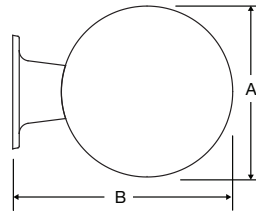

Note: Add L to the end of the Part # for personalized dial option

Other dial styles available.

Steel flush mount

Steel surface mount

OUTSIDE DIMENSIONS

"A" Dimensions: All styles Round

11 1/4" for 10" clocks
 13 1/4" for 12" clocks
 16 1/4" for 15" clocks

"B" Dimensions: Surface

2 1/4" for all clocks

"B" Dimensions: Flush

1 5/8" for all clocks

"B" Dimensions: Double Dial

16 7/8" for 12" clocks
 19 7/8" for 15" clocks

"C" Dimensions: Double Dial

8" for 12" & 15" clocks

Wall mount round steel double dial

Ceiling mount round steel double dial

Steel double dial profile

Flush mount steel square

Surface mount steel square

OUTSIDE DIMENSIONS

"A" Dimensions: Square (12" only)

12 5/8"

"B" Dimensions: Surface

3 1/8"

"B" Dimensions: Flush

1 5/8"

"C" Dimensions: Double Dial

6 5/8"

Wall mount steel square double dial mechanical

Ceiling mount steel square double dial mechanical