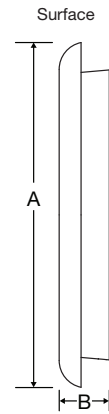

ORDERING INFORMATION

Part #	Description	Part #
110VAC		
W455LGAD304	12" Light oak, surface	W455LGBD304
W455MGAD304	12" Mahogany, surface	W455MGBD304
24VAC		
W465LGAD304	15" Light oak, surface	W465LGBD304
W465MGAD304	15" Mahogany, surface	W465MGBD304

Note: Other dial styles available

Note: Add L to the end of the Part # for personalized dial option.

OUTSIDE DIMENSIONS

SIZE	A	B
12"	15³/₄"	2¹/₂"
15"	18¹/₂"	2¹/₂"

At American Time, we continually strive to improve our products to meet our customers' needs and to provide the best possible value. The above specifications are believed to be correct, are subject to change without notice and may otherwise vary from the above. Please call if you need verification of any specifications or the suitability of a particular product for a particular application.

© American Time