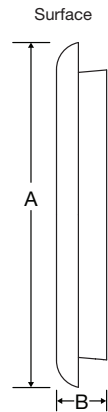

ORDERING INFORMATION

Part #	Description	Part #
110vac		24vac
WN55LGAD304	12" Light oak, surface	WN55LGBD304
WN55MGAD304	12" Mahogany, surface	WN55MGBD304
WN65LGAD304	15" Light oak, surface	WN65LGBD304
WN65MGAD304	15" Mahogany, surface	WN65MGBD304

Note: Other dial styles available

Note: Add L to the end of the Part # for personalized dial option.

OUTSIDE DIMENSIONS

SIZE	A	B
Surface		
12"	15³/₄"	2¹/₂"
15"	18¹/₂"	2¹/₂"

At American Time, we continually strive to improve our products to meet our customers' needs and to provide the best possible value. The above specifications are believed to be correct, are subject to change without notice and may otherwise vary from the above. Please call if you need verification of any specifications or the suitability of a particular product for a particular application. © American Time