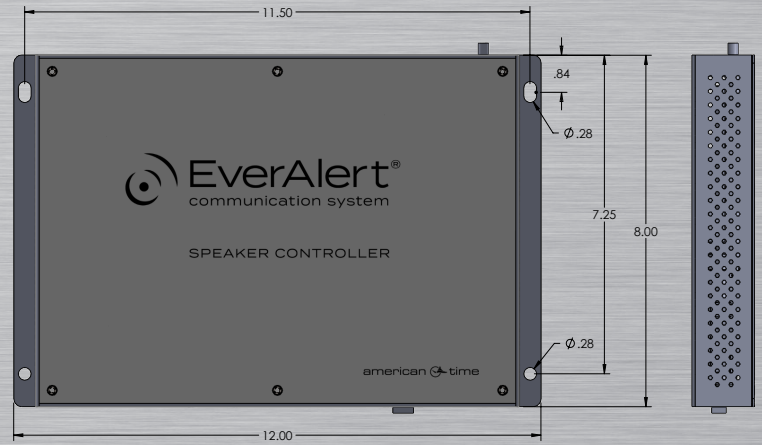

## Part Numbers:

EverAlert Interior Speaker Kit: EASPKINT-KIT

EverAlert Exterior Speaker Kit: EASPKEXT-KIT

Kit includes Speaker Controller, interior or exterior speaker, 15' speaker cable (18AWG CL2) for remote speaker installation, and 1-year inCloud subscription.

## Speaker Controller

**Weight:** 4.50 lbs  
**Dimensions:** 8"H x 12"W x 1.5"D  
**Power Requirements:** PoE+ (30W)  
**Output Wattage:** 10W  
**Wired LAN Connectivity:** 10/100M, RJ45 Connector  
**Management:** inCloud Management Portal  
**Operating temperature:** 32 - 104° F (not outdoor-rated)  
**Relative humidity:** 85% maximum, non-condensing  
**Speaker Capacity:** Single interior or exterior EverAlert speaker  
**Compliance:** FCC Part 15, ICES-003, RoHS