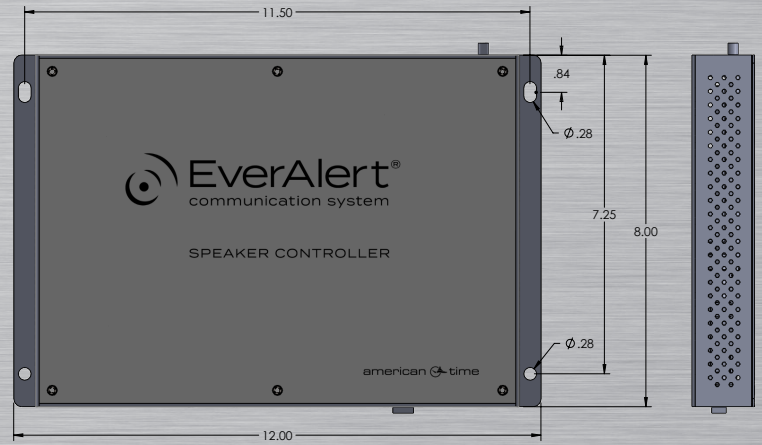

Part Numbers:

EverAlert Interior Speaker Kit: EASPKINT-KIT2

EverAlert Exterior Speaker Kit: EASPKEXT-KIT

Kit includes Speaker Controller, interior or exterior speaker, 15' speaker cable (16AWG plenum-rated) for remote speaker installation, and 1-year inCloud subscription.

Specifications

Speaker Controller

- Weight: 4.50 lbs
- Dimensions: 8"H x 12"W x 1.5"D
- Power Requirements: PoE+ (30W)
- Output Wattage: 10W
- Wired LAN Connectivity: 10/100M, RJ45 Connector
- Management: inCloud Management Portal
- Operating temperature: 32 - 104° F (not outdoor-rated)
- Relative humidity: 85% maximum, non-condensing
- Speaker Capacity: Single interior or exterior EverAlert speaker
- Compliance: FCC Part 15, ICES-003, RoHS